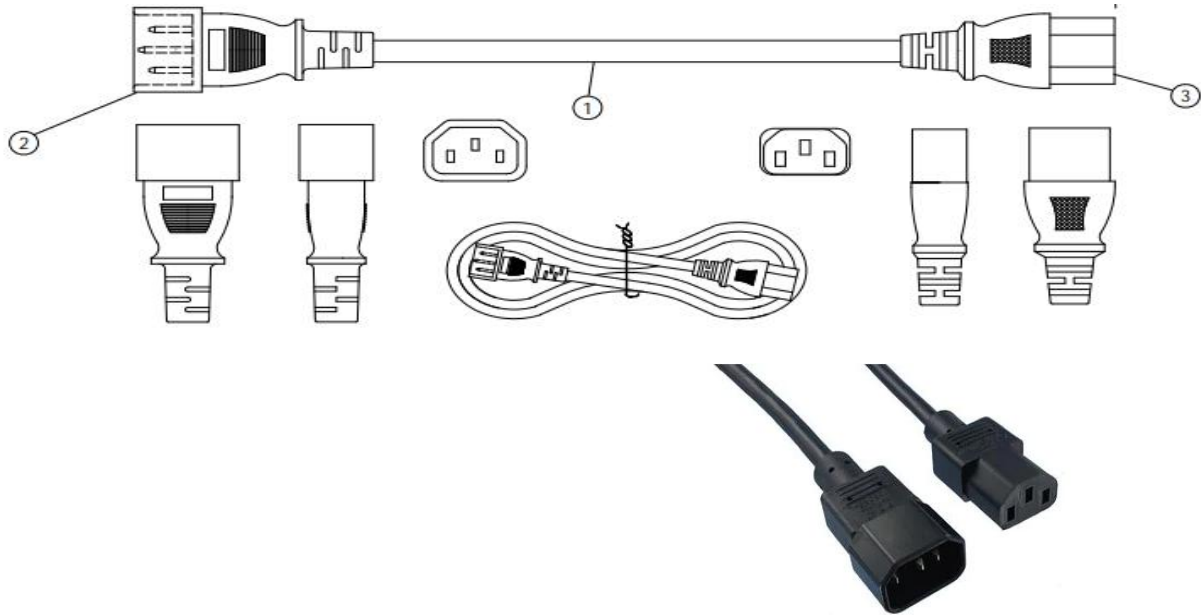

Product Specifications

C13-C14 Power Extension Cord

Application

- Select TVs
- Computers
- Other electronics

Specification

- Conductor 0.75/1.0/1.5mm² BC
- Cores 3
- Insulation PVC
- Insulation Color Brown,Blue,Green-Yellow
- Wire Gauge 18AWG
- Shield Unshielded
- Jacket PVC
- Jacket Color Black

Electrical Performance (20 °C)

- Rated Voltage:250V
- Rated Current:16A
- Rated Power:2.5kW

Thermal Characteristics

- For fixed installation: -35°C up to +70°C
- For mobile installation:-5°C up to +70°C